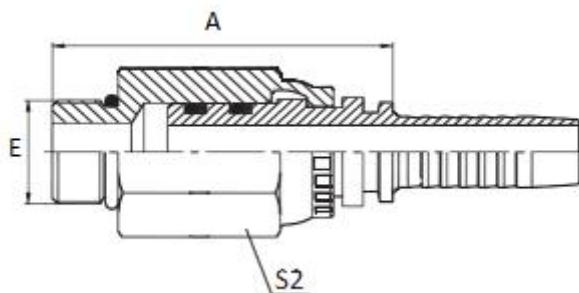

SAE 带 O 型圈旋转外螺纹

SAE O-RING BOSS SWIVEL MALE

16011SW

代号尺寸:

代号 PART NO.	螺纹 E THREAD E	软管 HOSE SIZE		O 形圈 O RING	尺寸 DIMENSIONS	
		公称内径 DN	标号 DASH		A	S2
16011SW-08-06Z	3/4"x16	10	6	O908	57.5	27
16011SW-08-08Z	3/4"x16	12	8	O908	58	27
16011SW-10-08Z	7/8"x14	12	8	O910	59.5	27
16011SW-10-10Z	7/8"x14	16	10	O910	60.1	27
16011SW-12-12Z	1.1/16"x12	20	12	O912	64.9	32